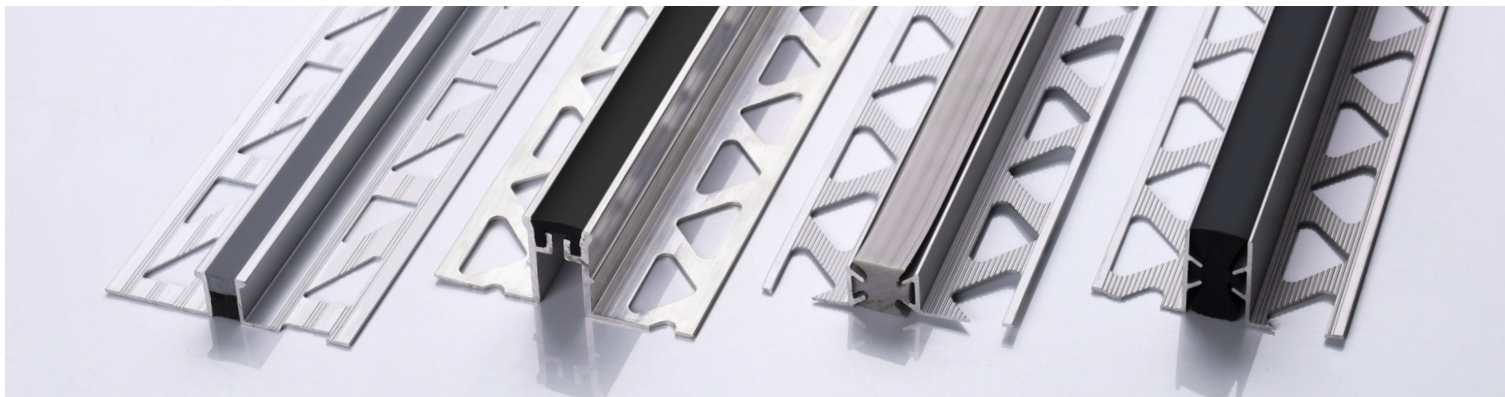

Color Options	Size Options	Code
Matt Silver	8	ET-MS8
Matt Black	8	ET-MB8
Matt Silver	10	ET-MS10
Matt Black	10	ET-MB10
Matt Silver	12.5	ET-MS12.5
Matt Black	12.5	ET-MB12.5
Matt Silver	15	ET-MS15
Matt Black	15	ET-MB15
Matt Silver	18	ET-MS18
Matt Black	18	ET-MB18
Matt Silver	20	ET-MS20
Matt Black	20	ET-MB20