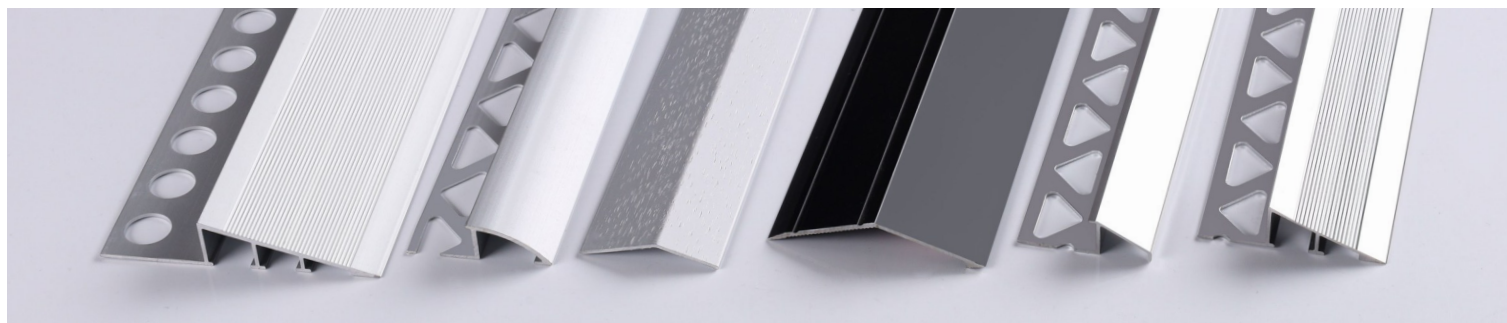

Color Options	Size Options	Code
Matt Silver	10	RPT-MS10
Bright Silver	10	RPT-BS10
Matt Black	10	RPT-MB10
Brush Matt Black	10	RPT-BMB10
Brush Bright Black	10	RPT-BBB10
Brush Matt Gold	10	RPT-BMG10
Brush Bright Gold	10	RPT-BBG10
Brush Matt Light Gold	10	RPT-BMLG10
Brush Bright Light Gold	10	RPT-BBLG10
Brush Matt Rose Gold	10	RPT-BMRG10
Brush Bright Rose Gold	10	RPT-BBRG10
Matt Gunmetal	10	RPT-MG10
Brush Gunmetal	10	RPT-BG10
Brush Matt Nickel	10	RPT-BMN10
Bright White	10	RPT-BW10